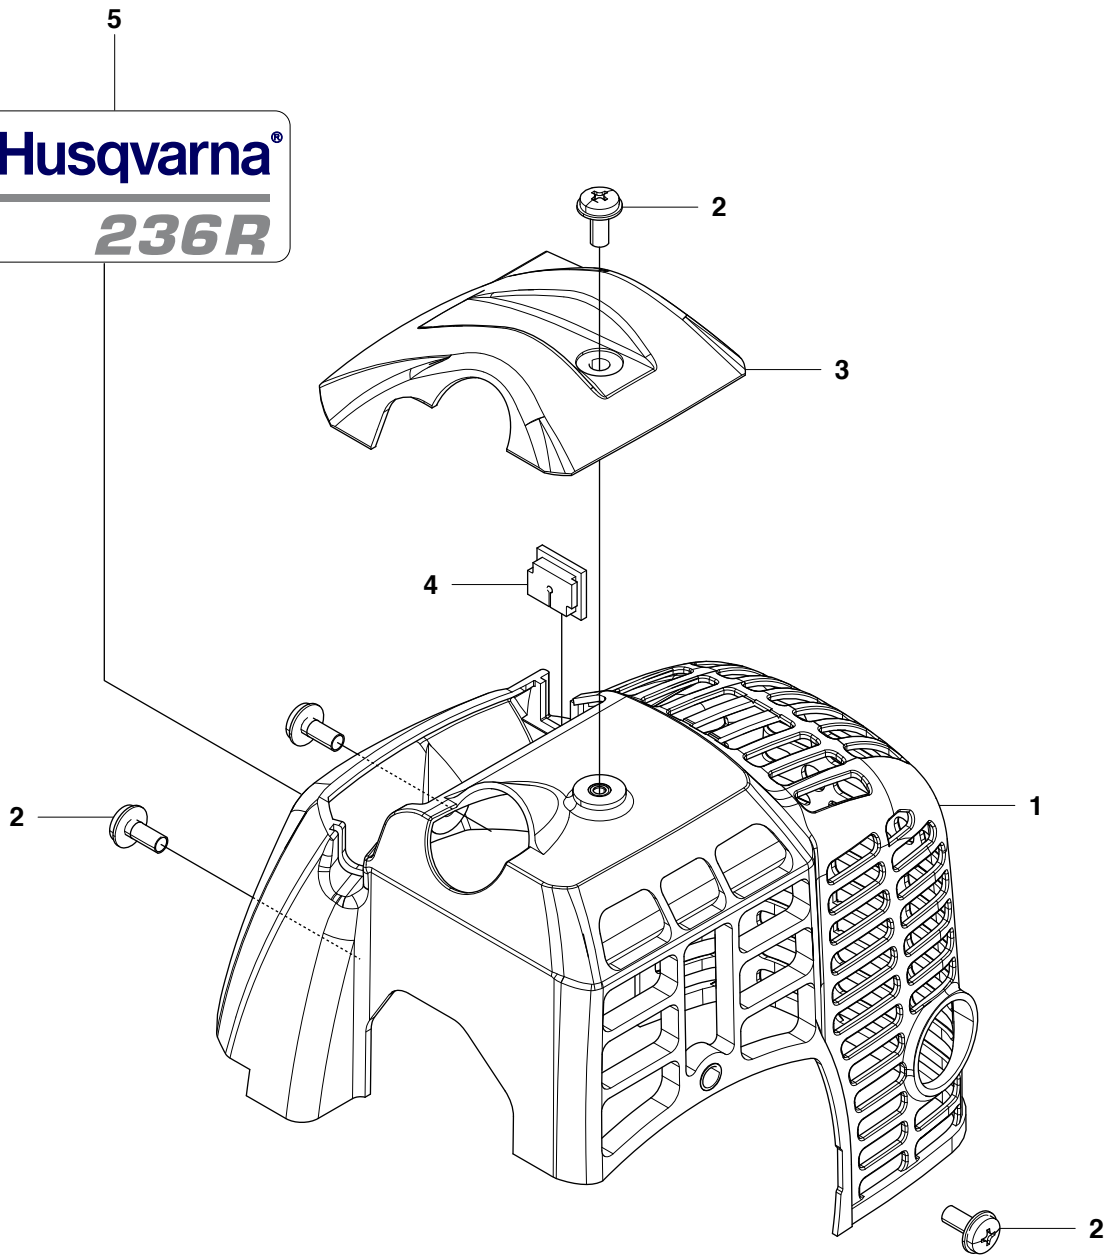

G 236R
CYLINDER COVER

Page G

236R

CYLINDER COVER

Position	Article	Quantity	Notes	Kit
1	505 30 05-01	1		
2	505 30 06-01	4		
3	505 30 11-01	1		
4	505 30 13-01	1		
5	522 78 05-04	1